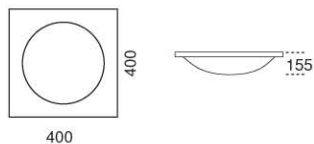

CEILING UNITS // 04

CODE	LAMP TYPE	BASE	WOOD COLORS	WEIGHT
F4033	Soft 2x60W 230V	E27	cherry walnut mahogany	2650 Gr

IP 20

WEIGHT	5920 Gr
COLORS	white grey metallic grey chrome brass
GLASS COLOR	white
BASE	E27
LAMP TYPE	Soft 4x60W 230V

CODE	F4034
IP 20	

WEIGHT	5920 Gr
COLORS	white grey metallic grey chrome brass
GLASS COLOR	white
BASE	E14
LAMP TYPE	Candle 6x40W 230V

CODE	F4035
IP 20	