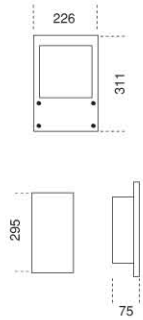

WEIGHT	2000 Gr
COLORS	white black green grey
BASE	G23
LAMP TYPE	Dulux 9W 230V *Ballast included
CODE	F8014
IP	IP 54

WEIGHT	3870 Gr
COLORS	white black green grey
BASE	G24d-1
LAMP TYPE	Dulux 13W 230V *Ballast included
CODE	F8015
IP	IP 54

WEIGHT	493 Gr
COLORS	white black green grey
BASE	G4
LAMP TYPE	Halogen 20W 12V
CODE	F8016
IP	IP 55