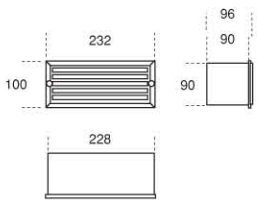

WEIGHT	2000 Gr
COLORS	white black green grey
BASE	G23
LAMP TYPE	Dulux 9W 230V *Ballast included
CODE	F8014
IP	IP 54

WEIGHT	3870 Gr
COLORS	white black green grey
BASE	G24d-1
LAMP TYPE	Dulux 13W 230V *Ballast included
CODE	F8015
IP	IP 54

WEIGHT	493 Gr
COLORS	white black green grey
BASE	G4
LAMP TYPE	Halogen 20W 12V
CODE	F8016
IP	IP 55