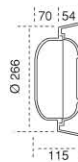

CODE	LAMP TYPE	BASE	COLORS	WEIGHT
F8022	Soft 60W 230V 	E27	black white grey	2268 Gr

IP 65  

CODE	LAMP TYPE	BASE	COLORS	WEIGHT
F8023	Soft 60W 230V 	E27	black white grey	2368 Gr

IP 65  

CODE	LAMP TYPE	BASE	COLORS	WEIGHT
F8024	Soft 60W 230V 	E27	black white grey	2454 Gr