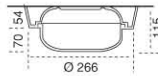

CODE	LAMP TYPE	BASE	COLORS	WEIGHT
F8022	Soft 60W 230V 	E27	black white grey	2268 Gr

IP 65  

CODE	LAMP TYPE	BASE	COLORS	WEIGHT
F8023	Soft 60W 230V 	E27	black white grey	2368 Gr

IP 65  

CODE	LAMP TYPE	BASE	COLORS	WEIGHT
F8024	Soft 60W 230V 	E27	black white grey	2454 Gr