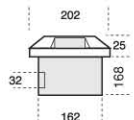

CODE	LAMP TYPE	BASE	COLORS	WEIGHT
F8028	Soft 60W 230V Dulux 23W 230V	E27	black white grey	3873 Gr

IP 67  

CODE	LAMP TYPE	BASE	COLORS	WEIGHT
F8029	Halogen 100W 230V	R7s	black white grey	3653 Gr

IP 67  

CODE	LAMP TYPE	BASE	COLORS	WEIGHT
F8030	Halogen 100W 230V	R7s	black white grey	1575 Gr

IP 67  

CODE	LAMP TYPE	BASE	COLORS	WEIGHT
F8031	Par 30 75W 230V	E27	black white grey	1830 Gr

IP 67  