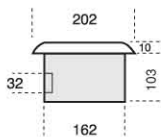

CODE	LAMP TYPE	BASE	COLORS	WEIGHT
F8028	Soft 60W 230V Dulux 23W 230V	E27	black white grey	3873 Gr

IP 67  

CODE	LAMP TYPE	BASE	COLORS	WEIGHT
F8029	Halogen 100W 230V	R7s	black white grey	3653 Gr

IP 67  

CODE	LAMP TYPE	BASE	COLORS	WEIGHT
F8030	Halogen 100W 230V	R7s	black white grey	1575 Gr

IP 67  

CODE	LAMP TYPE	BASE	COLORS	WEIGHT
F8031	Par 30 75W 230V	E27	black white grey	1830 Gr

IP 67  