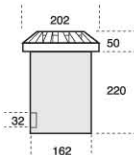

CODE	LAMP TYPE	BASE	COLORS	WEIGHT
F8028	Soft 60W 230V Dulux 23W 230V	E27	black white grey	3873 Gr

IP 67  

CODE	LAMP TYPE	BASE	COLORS	WEIGHT
F8029	Halogen 100W 230V	R7s	black white grey	3653 Gr

IP 67  

CODE	LAMP TYPE	BASE	COLORS	WEIGHT
F8030	Halogen 100W 230V	R7s	black white grey	1575 Gr

IP 67  

CODE	LAMP TYPE	BASE	COLORS	WEIGHT
F8031	Par 30 75W 230V	E27	black white grey	1830 Gr

IP 67  