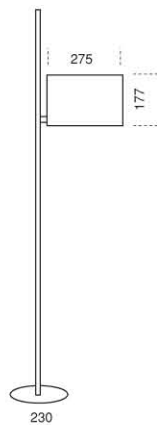

# FLOOR LAMPS // 05

WEIGHT 8400 Gr

ABAJUR COLORS white  
creme

COLORS white  
black  
grey  
metallic grey

BASE E27

LAMP TYPE Soft 60W 230V

CODE F7026

WEIGHT 5810 Gr

ABAJUR COLORS white  
creme

COLORS white  
black  
grey  
metallic grey

BASE E27

LAMP TYPE Soft 60W 230V

CODE F7027