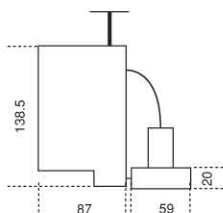

SPOT LIGHTS // 08

CODE	LAMP TYPE	BASE	COLORS	WEIGHT
F2042	Halogen 50W 230V *Transformer included	GU5.3	white black grey metallic grey	550 Gr

IP 20

CODE	LAMP TYPE	BASE	COLORS	WEIGHT
F2043	Halogen 50-100W 230V *Transformer included	G53	white black grey metallic grey	720 Gr

IP 20