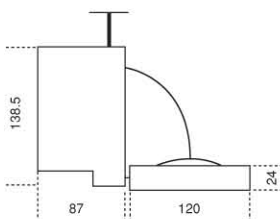

SPOT LIGHTS // 08

CODE	LAMP TYPE	BASE	COLORS	WEIGHT
F2042	Halogen 50W 230V *Transformer included	GU5.3	white black grey metallic grey	550 Gr

IP 20

CODE	LAMP TYPE	BASE	COLORS	WEIGHT
F2043	Halogen 50-100W 230V *Transformer included	G53	white black grey metallic grey	720 Gr