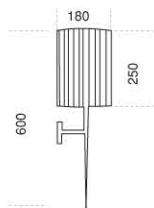

WEIGHT	550 Gr
ABAJUR COLOR	white creme
GLASS COLOR	white black grey metallic grey chrome brass
BASE	E27
LAMP TYPE	Soft 60W 230V

CODE **F3037**  
 IP 20

WEIGHT	990 Gr
GLASS COLOR	white
COLORS	white black grey metallic grey chrome brass
BASE	E14
LAMP TYPE	Candle 2x40W 230V