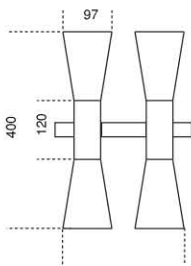

WEIGHT	2064 Gr
GLASS COLOR	white
COLORS	white black grey metallic grey
BASE	E14
LAMP TYPE	Candle 4x40W 230V 
CODE	F3040/2  

WEIGHT	665 Gr
GLASS COLOR	white
COLORS	white black grey metallic grey chrome brass
BASE	E14
LAMP TYPE	Candle 40W 230V 
CODE	F3041 