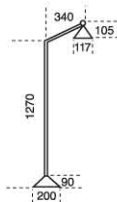

FLOOR LAMPS // 01

WEIGHT	3410 Gr
GLASS COLOR	white yellow pink cobalt green turquoise
COLORS	white black grey matt grey
BASE	GU5.3
LAMP TYPE	Halogen 50W 230V * Transformer included

CODE

F7011

WEIGHT	5420 Gr
WOOD COLOR	cherry walnut mahogany
GLASS COLOR	white
COLORS	black grey matt grey chrome brass
BASE	E27
LAMP TYPE	Halogen 250W 230V