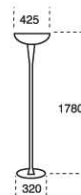

FLOOR LAMPS // 01

WEIGHT	3410 Gr
GLASS COLOR	white yellow pink cobalt green turquoise
COLORS	white black grey matt grey
BASE	GU5.3
LAMP TYPE	Halogen 50W 230V * Transformer included

CODE

F7011

WEIGHT	5420 Gr
WOOD COLOR	cherry walnut mahogany
GLASS COLOR	white
COLORS	black grey matt grey chrome brass
BASE	E27
LAMP TYPE	Halogen 250W 230V

CODE

F7016

FLOOR LAMPS // 02

WEIGHT 6520 Gr

COLORS black white grey metallic grey

BASE R7s

LAMP TYPE Halogen 300W 230V

CODE F7017

WEIGHT 8500 Gr

PLEXI COLOR white yellow pink cobalt green turquoise

COLORS white black grey metallic grey

BASE R7s

LAMP TYPE Halogen 200W 230V

CODE F7018

FLOOR LAMPS // 03

WEIGHT 2293 Gr

ABAJUR COLORS white, creme

COLORS white, black, grey, metallic grey, chrome, brass

BASE E27

LAMP TYPE Soft 60W 230V

WEIGHT 2275 Gr

ABAJUR COLORS white, creme

COLORS white, black, grey, metallic grey, chrome, brass