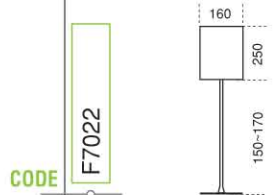

WEIGHT 2275 Gr

ABAJUR COLORS white, creme

COLORS white, black, grey, metallic grey, chrome, brass

BASE E27

LAMP TYPE Soft 60W 230V