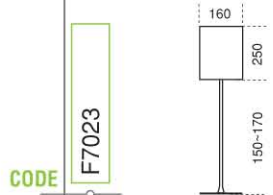

WEIGHT 2275 Gr

ABAJUR COLORS white, creme

COLORS white, black, grey, metallic grey, chrome, brass

BASE E27

LAMP TYPE Soft 60W 230V