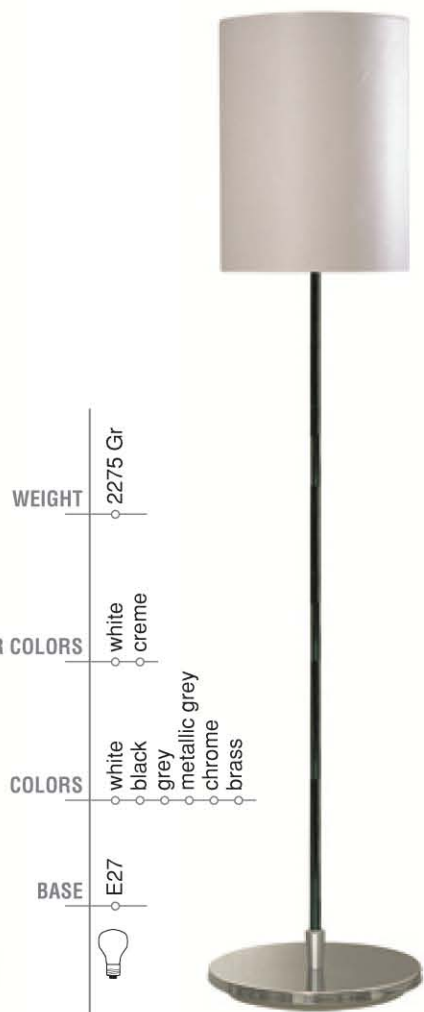

FLOOR LAMPS // 01

WEIGHT	3410 Gr
GLASS COLOR	white yellow pink cobalt green turquoise
COLORS	white black grey matt grey
BASE	GU5.3
LAMP TYPE	Halogen 50W 230V * Transformer included

CODE

F7011

WEIGHT	5420 Gr
WOOD COLOR	cherry walnut mahogany
GLASS COLOR	white
COLORS	black grey matt grey chrome brass
BASE	E27
LAMP TYPE	Halogen 250W 230V

WEIGHT 8500 Gr

PLEXI COLOR white yellow pink cobalt green turquoise

COLORS white black grey metallic grey

BASE R7s

LAMP TYPE Halogen 200W 230V

CODE F7018

FLOOR LAMPS // 03

WEIGHT 2293 Gr

ABAJUR COLORS white, creme

COLORS white, black, grey, metallic grey, chrome, brass

BASE E27

LAMP TYPE Soft 60W 230V

WEIGHT 2275 Gr

ABAJUR COLORS white, creme

COLORS white, black, grey, metallic grey, chrome, brass

BASE E27

LAMP TYPE Soft 60W 230V

WEIGHT 2275 Gr

ABAJUR COLORS white, creme

COLORS white, black, grey, metallic grey, chrome, brass

BASE E27

LAMP TYPE Soft 60W 230V

FLOOR LAMPS // 05