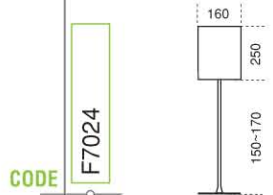

FLOOR LAMPS // 03

WEIGHT 2293 Gr

ABAJUR COLORS white, creme

COLORS white, black, grey, metallic grey, chrome, brass

BASE E27

LAMP TYPE Soft 60W 230V

WEIGHT 2275 Gr

ABAJUR COLORS white, creme

COLORS white, black, grey, metallic grey, chrome, brass

BASE E27

LAMP TYPE Soft 60W 230V

WEIGHT 2275 Gr

ABAJUR COLORS white, creme

COLORS white, black, grey, metallic grey, chrome, brass

BASE E27

LAMP TYPE Soft 60W 230V