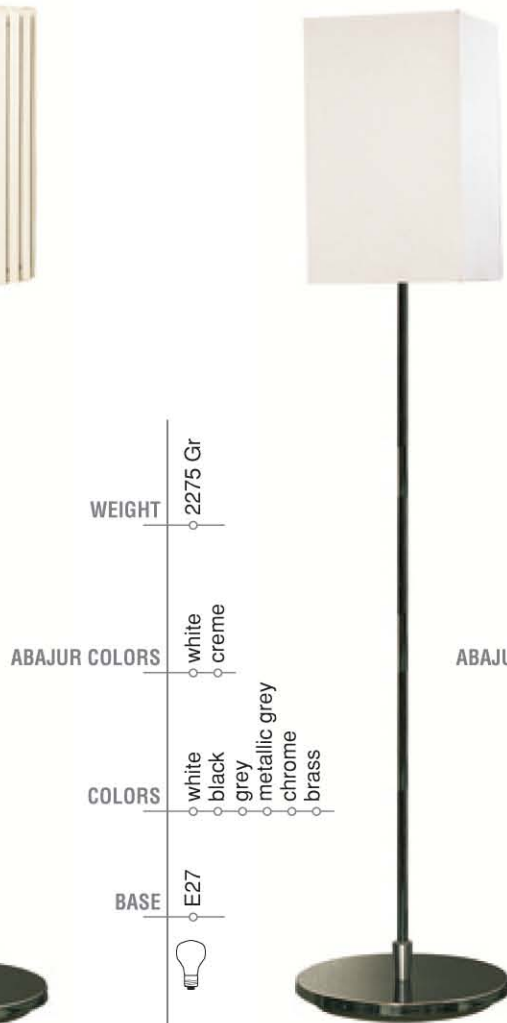

FLOOR LAMPS // 01

WEIGHT	3410 Gr
GLASS COLOR	white yellow pink cobalt green turquoise
COLORS	white black grey matt grey
BASE	GU5.3
LAMP TYPE	Halogen 50W 230V * Transformer included

CODE

F7011

WEIGHT	5420 Gr
WOOD COLOR	cherry walnut mahogany
GLASS COLOR	white
COLORS	black grey matt grey chrome brass
BASE	E27
LAMP TYPE	Halogen 250W 230V

CODE

F7016

FLOOR LAMPS // 02

WEIGHT 6520 Gr

COLORS black white grey metallic grey

BASE R7s

LAMP TYPE Halogen 300W 230V

CODE F7017

WEIGHT 8500 Gr

PLEXI COLOR white yellow pink cobalt green turquoise

COLORS white black grey metallic grey

BASE R7s

LAMP TYPE Halogen 200W 230V

CODE F7018

FLOOR LAMPS // 03

WEIGHT 2293 Gr

ABAJUR COLORS white, creme

COLORS white, black, grey, metallic grey, chrome, brass

BASE E27

LAMP TYPE Soft 60W 230V

WEIGHT 2275 Gr

ABAJUR COLORS white, creme

COLORS white, black, grey, metallic grey, chrome, brass