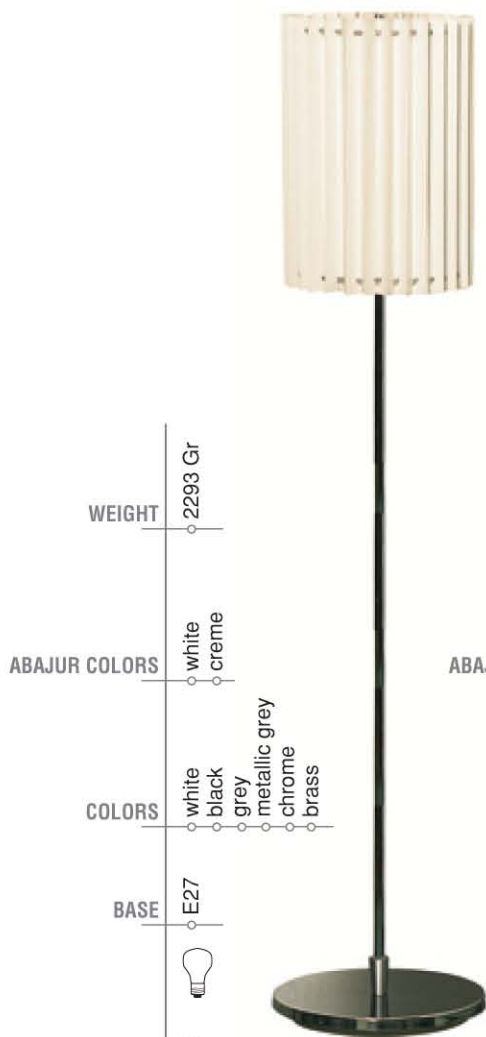

FLOOR LAMPS // 01

WEIGHT	3410 Gr
GLASS COLOR	white yellow pink cobalt green turquoise
COLORS	white black grey matt grey
BASE	GU5.3
LAMP TYPE	Halogen 50W 230V * Transformer included

CODE

F7011

WEIGHT	5420 Gr
WOOD COLOR	cherry walnut mahogany
GLASS COLOR	white
COLORS	black grey matt grey chrome brass
BASE	E27
LAMP TYPE	Halogen 250W 230V

CODE

F7016

FLOOR LAMPS // 02

WEIGHT 6520 Gr

COLORS black white grey metallic grey

BASE R7s

LAMP TYPE Halogen 300W 230V

CODE F7017

WEIGHT 8500 Gr

PLEXI COLOR white yellow pink cobalt green turquoise

COLORS white black grey metallic grey

BASE R7s

LAMP TYPE Halogen 200W 230V

CODE F7018

FLOOR LAMPS // 03

WEIGHT 2293 Gr

ABAJUR COLORS white, creme

COLORS white, black, grey, metallic grey, chrome, brass

BASE E27

LAMP TYPE Soft 60W 230V

WEIGHT 2275 Gr

ABAJUR COLORS white, creme

COLORS white, black, grey, metallic grey, chrome, brass