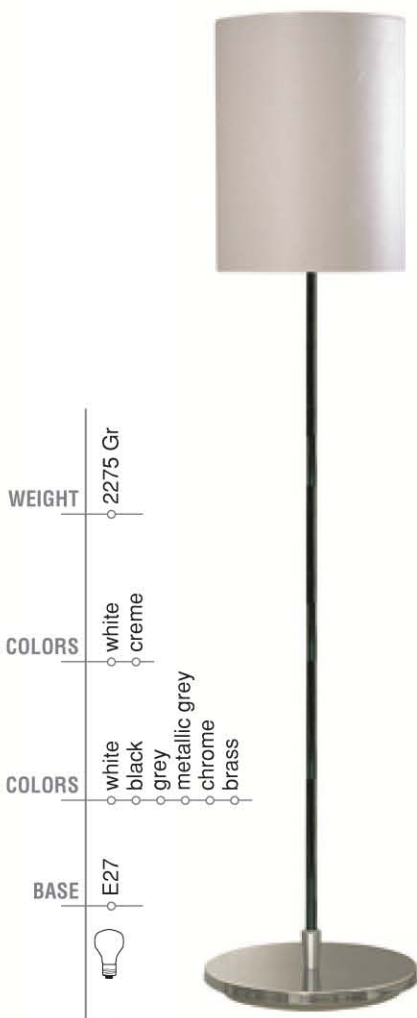

FLOOR LAMPS // 01

WEIGHT	3410 Gr
GLASS COLOR	white yellow pink cobalt green turquoise
COLORS	white black grey matt grey
BASE	GU5.3
LAMP TYPE	Halogen 50W 230V * Transformer included

CODE

F7011

WEIGHT	5420 Gr
WOOD COLOR	cherry walnut mahogany
GLASS COLOR	white
COLORS	black grey matt grey chrome brass
BASE	E27
LAMP TYPE	Halogen 250W 230V

WEIGHT 8500 Gr

PLEXI COLOR white yellow pink cobalt green turquoise

COLORS white black grey metallic grey

BASE R7s

LAMP TYPE Halogen 200W 230V

CODE F7018

FLOOR LAMPS // 03

WEIGHT 2293 Gr

ABAJUR COLORS white, creme

COLORS white, black, grey, metallic grey, chrome, brass

BASE E27

LAMP TYPE Soft 60W 230V

WEIGHT 2275 Gr

ABAJUR COLORS white, creme

COLORS white, black, grey, metallic grey, chrome, brass

BASE E27

LAMP TYPE Soft 60W 230V

WEIGHT 2275 Gr

ABAJUR COLORS white, creme

COLORS white, black, grey, metallic grey, chrome, brass

BASE E27

LAMP TYPE Soft 60W 230V

FLOOR LAMPS // 05