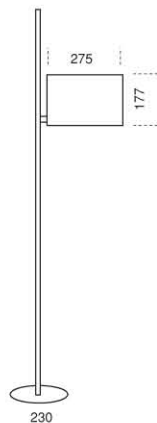

FLOOR LAMPS // 01

WEIGHT	3410 Gr
GLASS COLOR	white yellow pink cobalt green turquoise
COLORS	white black grey matt grey
BASE	GU5.3
LAMP TYPE	Halogen 50W 230V * Transformer included

CODE

F7011

WEIGHT	5420 Gr
WOOD COLOR	cherry walnut mahogany
GLASS COLOR	white
COLORS	black grey matt grey chrome brass
BASE	E27
LAMP TYPE	Halogen 250W 230V

WEIGHT 8400 Gr

ABAJUR COLORS white
creme

COLORS white
black
grey
metallic grey

BASE E27

LAMP TYPE Soft 60W 230V

CODE F7026

WEIGHT 5810 Gr

ABAJUR COLORS white
creme