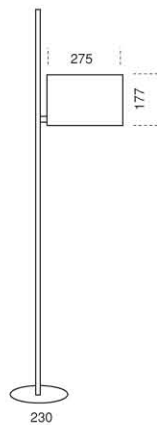

FLOOR LAMPS // 01

WEIGHT	3410 Gr
GLASS COLOR	white yellow pink cobalt green turquoise
COLORS	white black grey matt grey
BASE	GU5.3
LAMP TYPE	Halogen 50W 230V * Transformer included

CODE

F7011

WEIGHT	5420 Gr
WOOD COLOR	cherry walnut mahogany
GLASS COLOR	white
COLORS	black grey matt grey chrome brass
BASE	E27
LAMP TYPE	Halogen 250W 230V

WEIGHT 8400 Gr

ABAJUR COLORS white
creme

COLORS white
black
grey
metallic grey

BASE E27

LAMP TYPE Soft 60W 230V

CODE F7026

WEIGHT 5810 Gr

ABAJUR COLORS white
creme