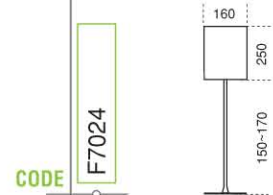

FLOOR LAMPS // 03

WEIGHT 2293 Gr

ABAJUR COLORS white, creme

COLORS white, black, grey, metallic grey, chrome, brass

BASE E27

LAMP TYPE Soft 60W 230V

WEIGHT 2275 Gr

ABAJUR COLORS white, creme

COLORS white, black, grey, metallic grey, chrome, brass

BASE E27

LAMP TYPE Soft 60W 230V

WEIGHT 2275 Gr

ABAJUR COLORS white, creme

COLORS white, black, grey, metallic grey, chrome, brass

BASE E27

LAMP TYPE Soft 60W 230V