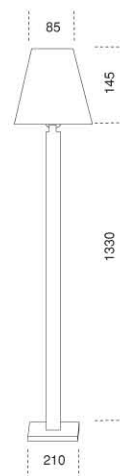

WEIGHT 5810 Gr

ABAJUR COLORS white
creme

COLORS white
black
grey
metallic grey

BASE E27

LAMP TYPE Soft 60W 230V

CODE F7027