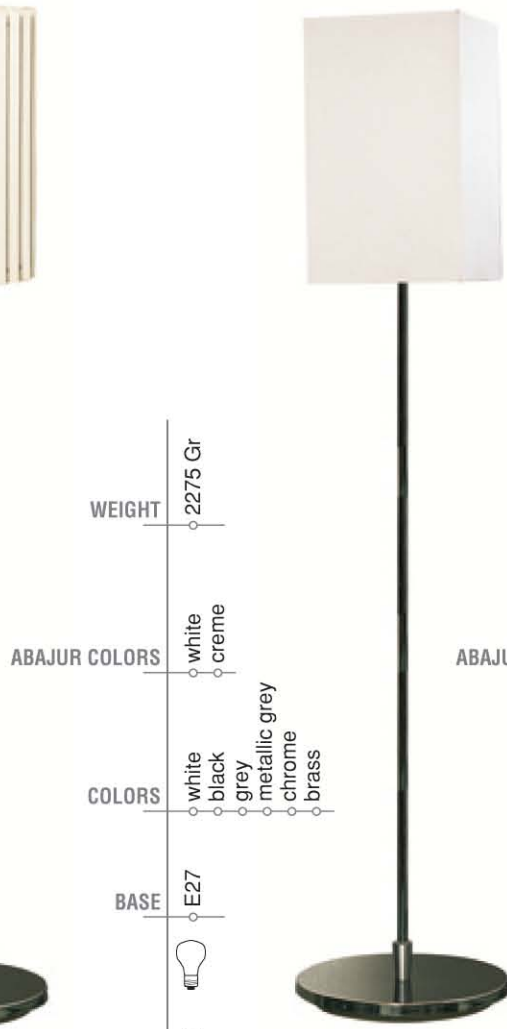

FLOOR LAMPS // 01

WEIGHT	3410 Gr
GLASS COLOR	white yellow pink cobalt green turquoise
COLORS	white black grey matt grey
BASE	GU5.3
LAMP TYPE	Halogen 50W 230V * Transformer included

CODE

F7011

WEIGHT	5420 Gr
WOOD COLOR	cherry walnut mahogany
GLASS COLOR	white
COLORS	black grey matt grey chrome brass
BASE	E27
LAMP TYPE	Halogen 250W 230V

CODE

F7016

FLOOR LAMPS // 02

WEIGHT 6520 Gr

COLORS black white grey metallic grey

BASE R7s

LAMP TYPE Halogen 300W 230V

CODE F7017

WEIGHT 8500 Gr

PLEXI COLOR white yellow pink cobalt green turquoise

COLORS white black grey metallic grey

BASE R7s

LAMP TYPE Halogen 200W 230V

CODE F7018

FLOOR LAMPS // 03

WEIGHT 2293 Gr

ABAJUR COLORS white, creme

COLORS white, black, grey, metallic grey, chrome, brass

BASE E27

LAMP TYPE Soft 60W 230V

WEIGHT 2275 Gr

ABAJUR COLORS white, creme

COLORS white, black, grey, metallic grey, chrome, brass